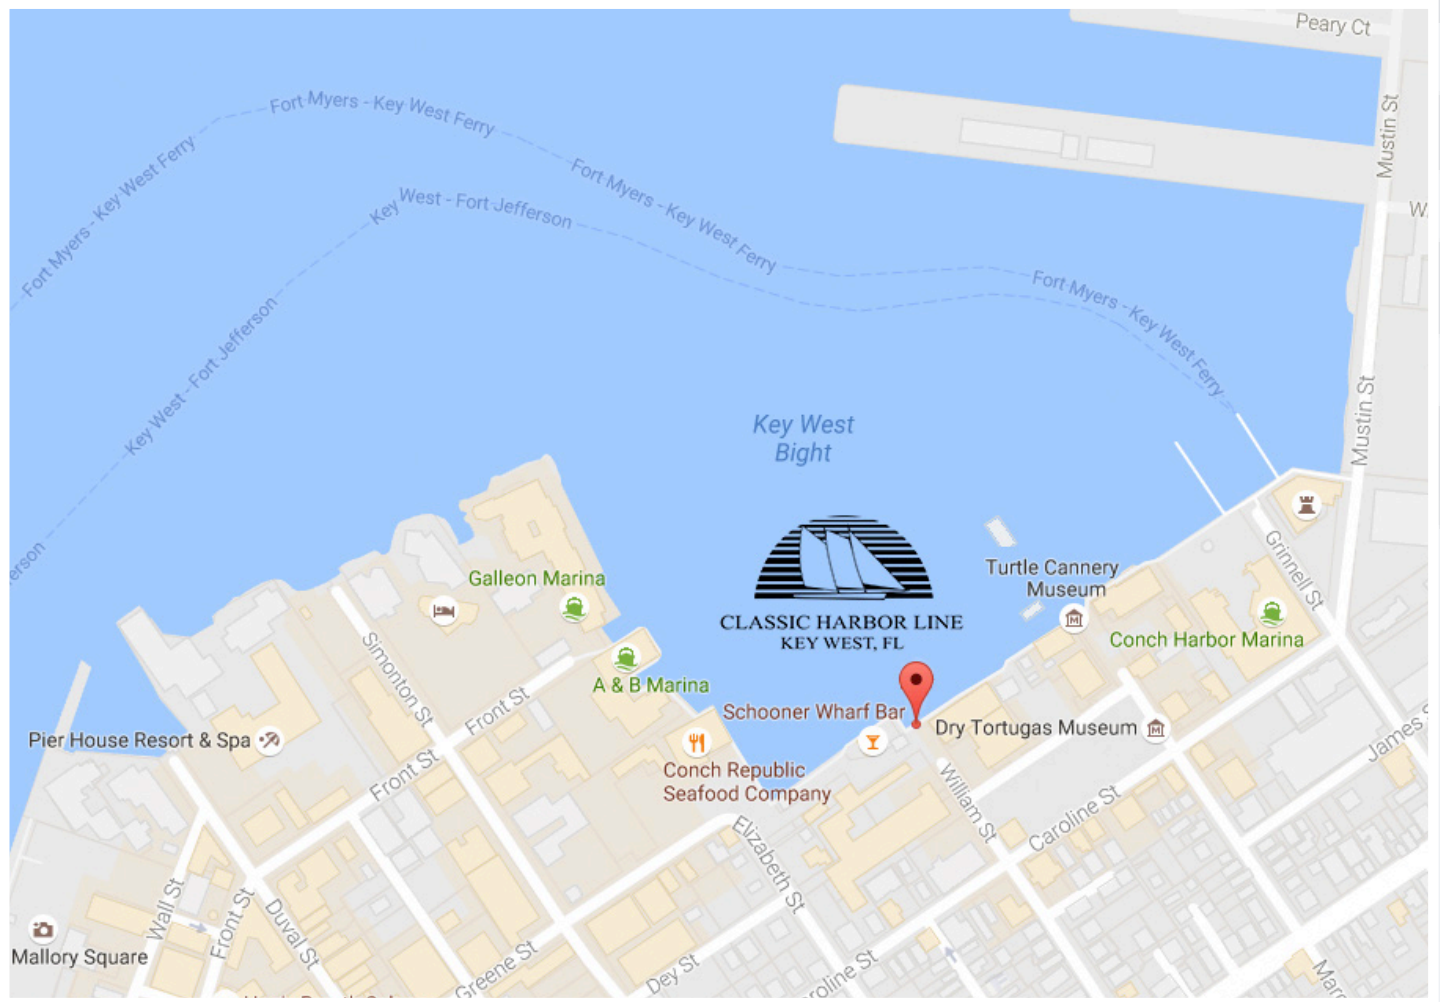

CLASSIC HARBOR LINE

Schooner Wharf Bar

General Info: info@sail-keywest.com

Schooner Wharf Bar Check-in: 305-293-7245

<http://sail-keywest.com>